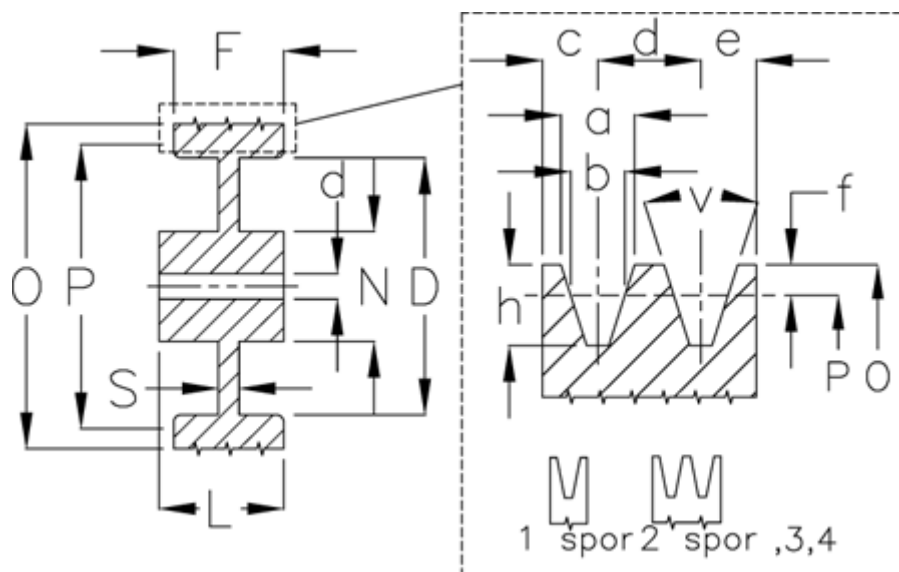

Article number: 60410128001

Description: V-belt pulley, no bore B 280/1

Measures

D	= 238	S	= 14
d	= 20	Type	= B
F	= 25.0		
L	= 50		
N	= 76		
Number of ribs	= 1		
O	= 287.0		
P	= 280		